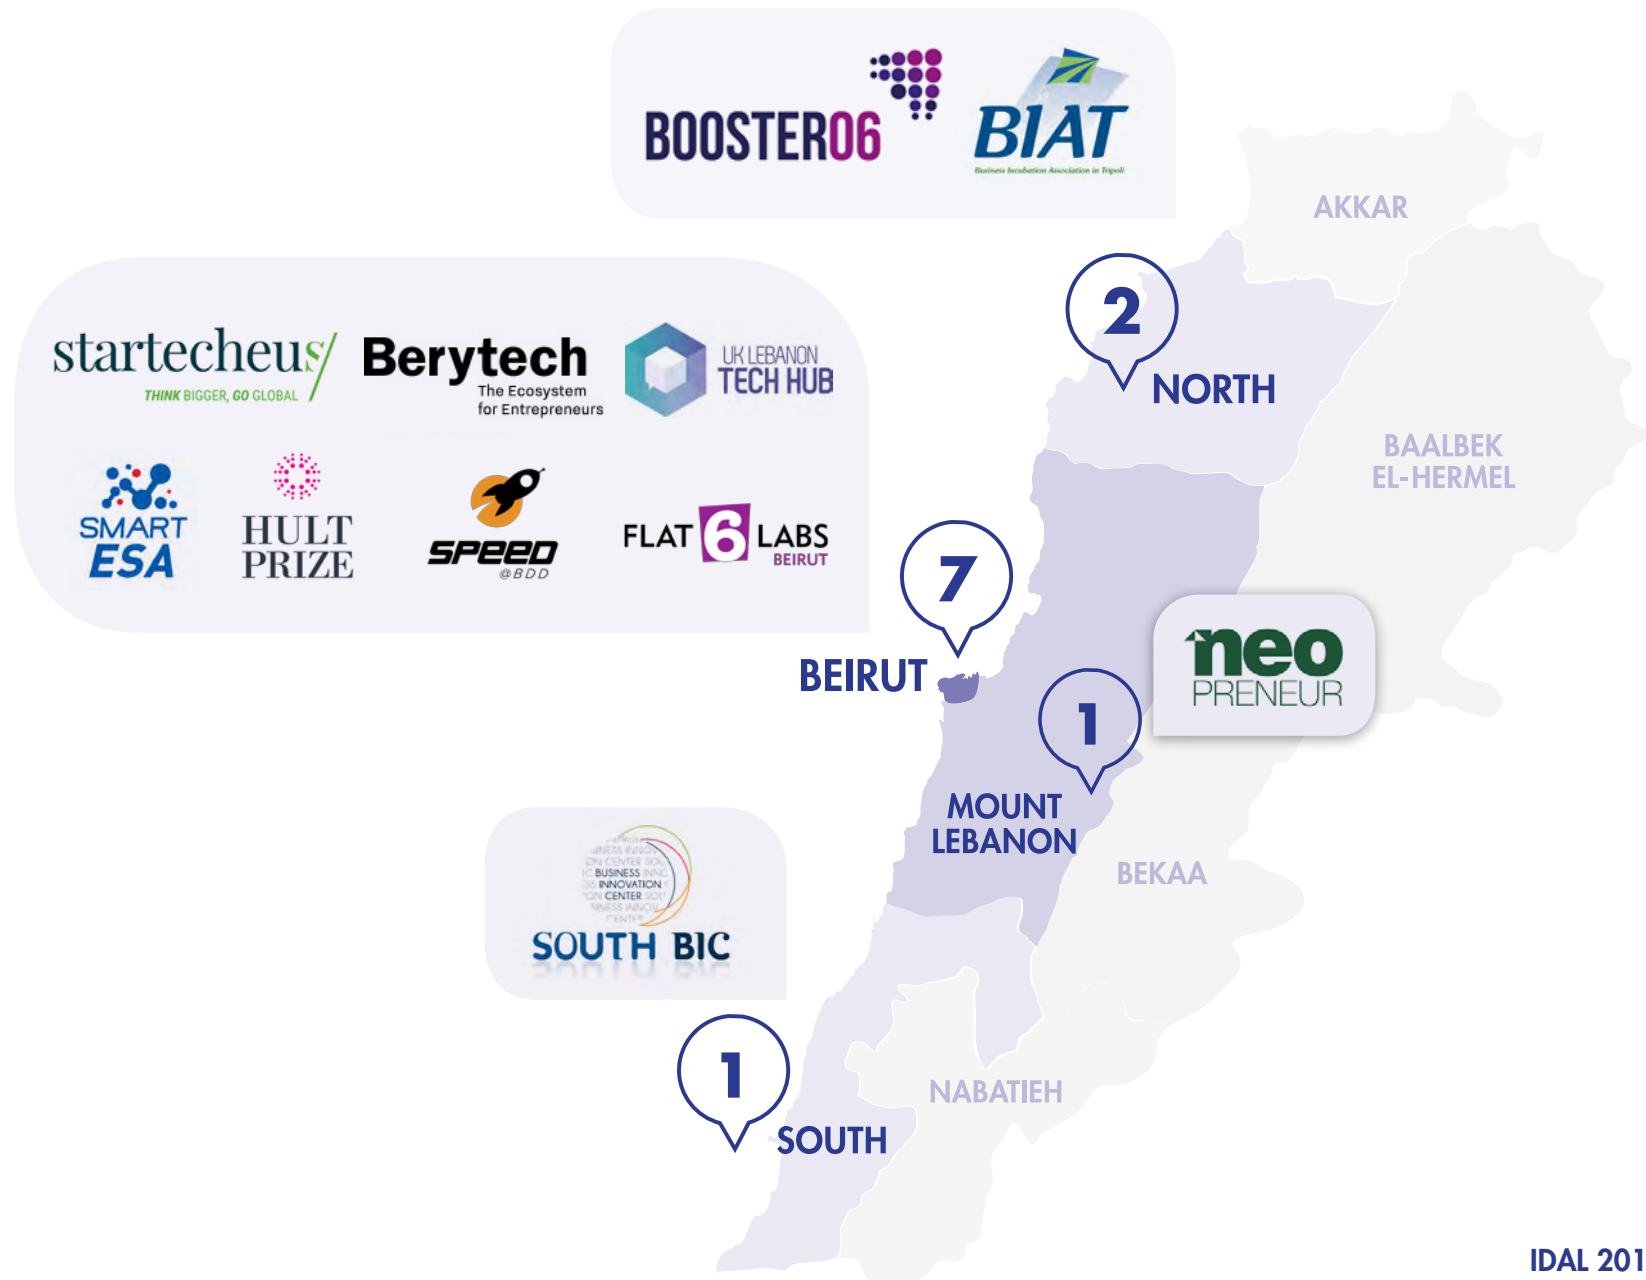

INVESTMENT DEVELOPMENT
AUTHORITY OF **LEBANON**

Presidency of the Council of Ministers

INCUBATORS & ACCELERATORS IN LEBANON

investinlebanon.gov.lb

TODAY THERE ARE
**11 INCUBATORS /
ACCELERATORS** IN
LEBANON PROVIDING
SUPPORT TO STARTUPS
MAINLY IN THE
TECHNOLOGY SECTOR

Berytech

The Ecosystem
for Entrepreneurs

ONE OF THE FIRST
INCUBATORS IN LEBANON

ESTABLISHED IN 2002

by

MEMBER OF THE EUROPEAN
BUSINESS NETWORK

LOCATION

2 Locations In Beirut,
1 In Mount Lebanon

THE FIRST ACCELERATOR
IN THE REGION WITH A
GLOBAL FOOTPRINT

ESTABLISHED IN 2015
by Banque du Liban &
the UK Government

3-MONTH ACCELERATION
PROGRAM FOR EARLY-STAGE
STARTUPS

LOCATION
Beirut

NUMBER OF STARTUPS
SUPPORTED **80+**